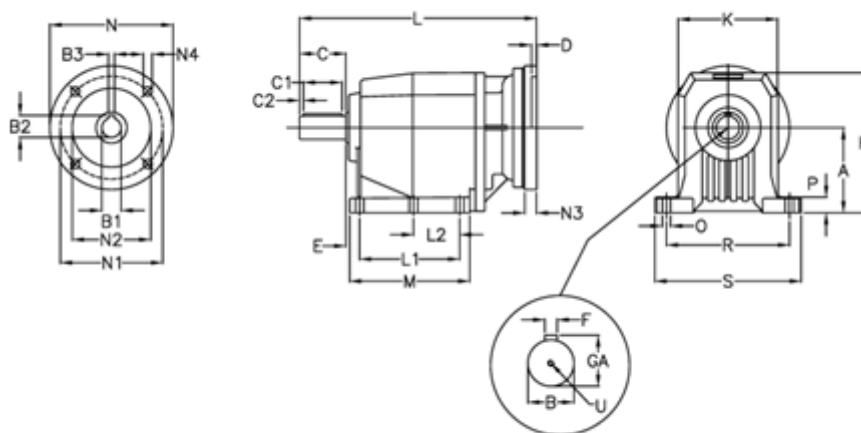

Article number: 406008103201225
 Description: Helical gearbox
 C804P-1032-P71B5

Measures

A = 250	D = 4.5	L2 = 0.0	P = 35
B = 80	E = 33	M = 277.0	R = 370
B1 = 14	F = 22	N = 160	S = 440
B2 = 16.3	GA = 85.0	N1 = 130	U = M20x42
B3 = 5	H = 420	N2 = 110	
C = 140	K = 320	N3 = 0	
C1 = 110	L = 576.5	N4 = M8x16	
C2 = 15	L1 = 210.0	O = 26	